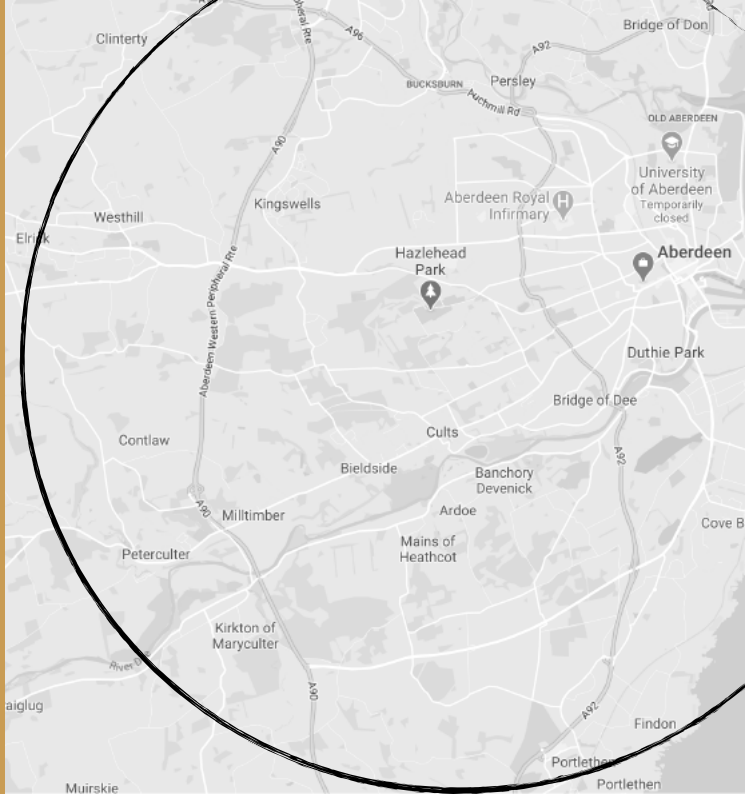

# LOCAL DELIVERY

DELIVERY DAYS:

**TUESDAY TO  
SATURDAY**

# STONEHAVEN PORTLETHEN MUCHALLS

DELIVERY DAYS:

**TUESDAY TO  
SATURDAY**